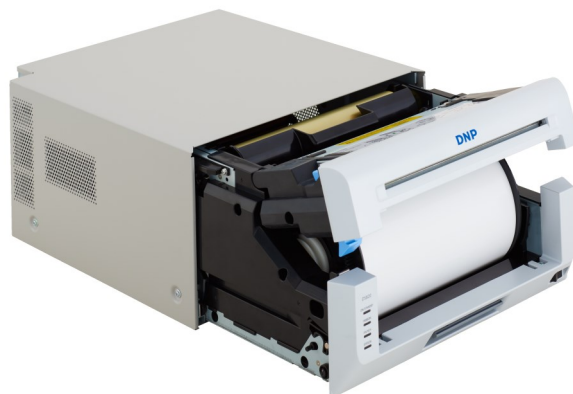

Exclusive finishes – Glossy, Matte, Fine Matte and Luster

In addition to the classic photo finishes, matte and glossy, the DS820 offers « Fine matte » and « Luster » finishes. In addition, the printer features an exceptional novelty: the partial coating, allowing great creativity for the photographers.

Two types of consumables – Pure Premium and Digital. Two types of media are available: Pure Premium Digital and Standard Digital.

With the improved gloss level and the high density output, Pure Premium Digital produces prints of the high quality to meet the market demand of studio photographers. Standard Digital is more cost effective yet keeps high quality.

A large choice of formats – including panoramic prints. The new panoramic format (with SDK) up to 8x32", perfect to showcase the landscapes photos!

Productivity and profitability. The new rewind function enables the most efficient consumption of consumables and a limitation of media stock keeping units.

With the standby mode, the printer makes the most efficient use of energy (<0.5W), keeping the electricity bill low at the end of the year. All these new features will benefit the operator with increased profitability.