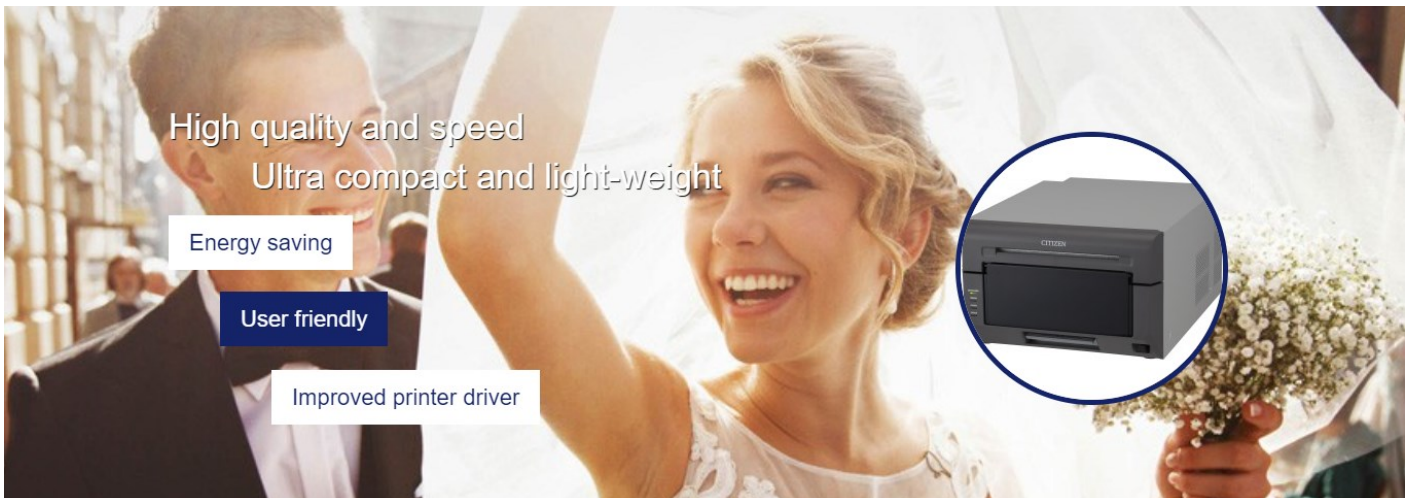

WWW.VISUALIS.CO.UK