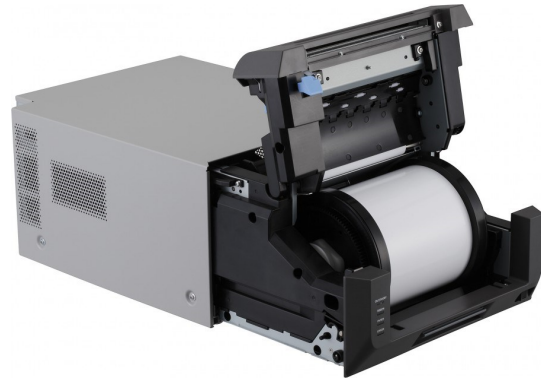

CX-02 Printer

A new level of quality and portability

When quality and portability are critical requirements for your photo printer, look no further than the Citizen CX-02. The CX-02 joins Citizen's highly regarded CX printer range, offering new levels of quality, portability and compactness.

The CX-02 is 2kg lighter than the CX model and 15% smaller. Even so, it can still produce a lab quality photo print in just 8 seconds. Then there is the new ribbon reward function. No more wasted ribbon and paper when printing single 4 x 6 inch photos using 6 x 8 inch media. These features combine to make the CX-02 Compact the perfect printer for event photographers, photo party booths and retail kiosks..

- Paper load: Quick and easy media changing - drop-in paper loading and comfortable ribbon handling
- Two finishing options - glossy or matte surface selectable through printer driver
- Print mode: High quality mode + High-speed mode
- Compact and light-weight - fits into small, cramped spaces and is easy to move
- User friendly - simple set up and easy media changing
- Energy saving - sleep mode reduces energy consumption by 98%
- Improved printer driver - provides media status
- Ribbon rewind - no more paper or ribbon waste
- 150 prints per roll of media (4 x 6" media)